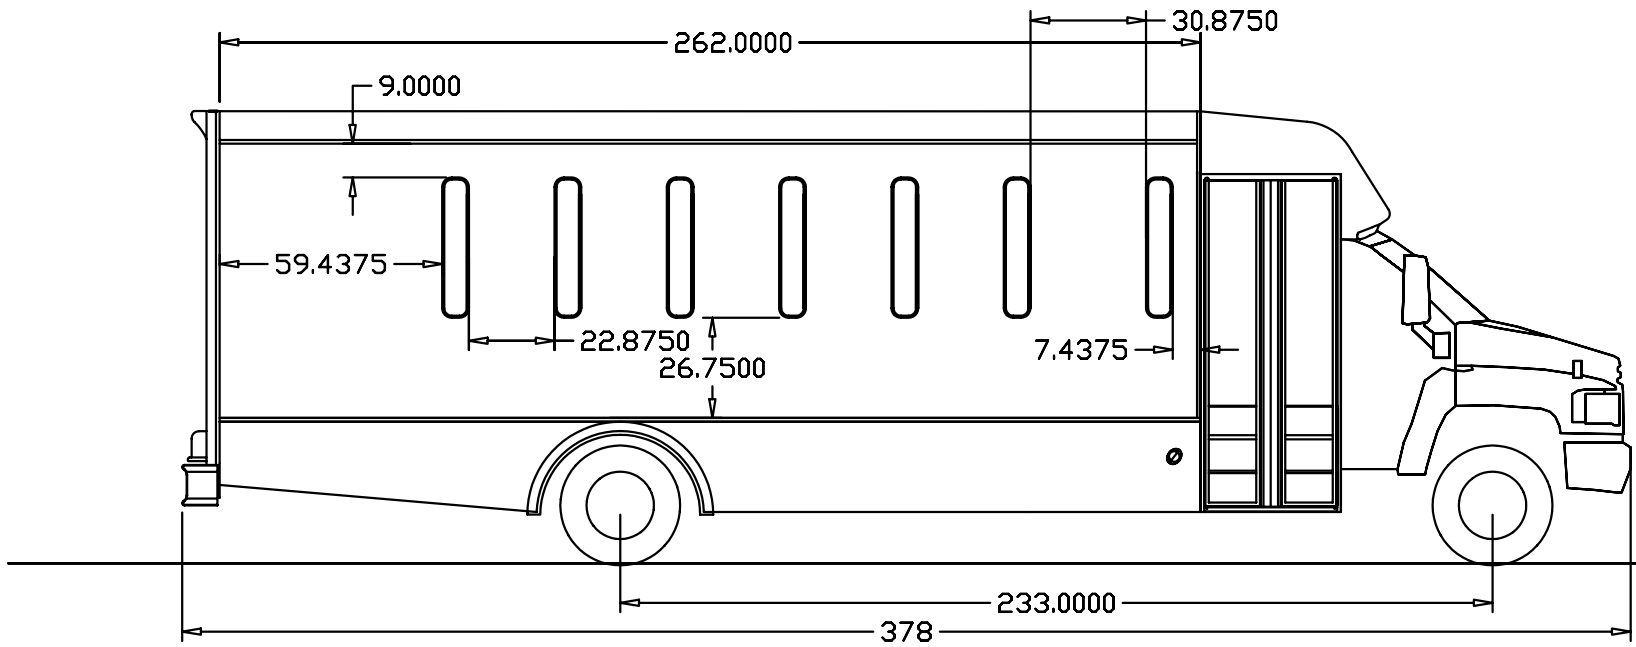

96" WIDE

GMT-5500
19,500 GVWR

233" W.B.
19,500 GVW
32'
□.A.L. = 384"

NOTE:
 1. DIM. ARE APPROX.

SCALE
 IN INCHES

NOTE:
 1. DIM. ARE APPROX.

NOTE:
1. DIM. ARE APPROX.

SCALE
IN INCHES