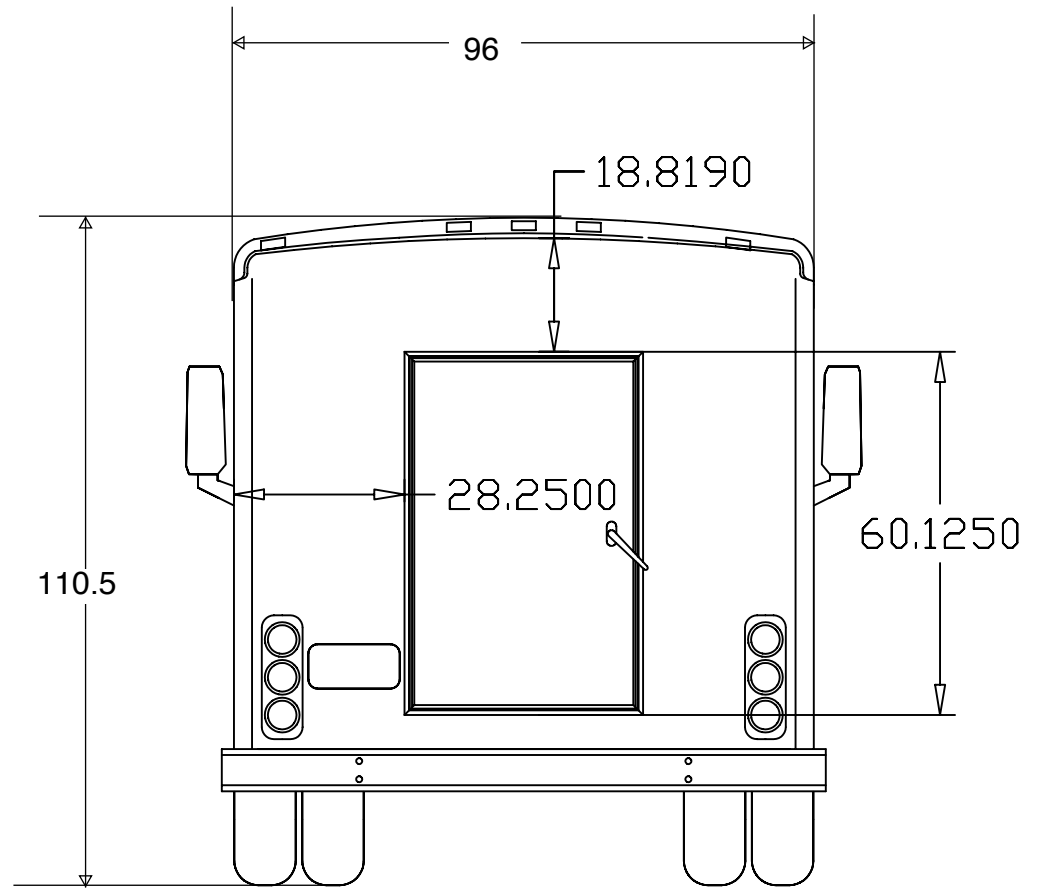

96" WIDE

GMT-5500
19,500 GVWR

233" W.B.
19,500 GVW
32'
□.A.L. = 384"

NOTE:
 1. DIM. ARE APPROX.

SCALE
 IN INCHES

NOTE:
 1. DIM. ARE APPROX.

NOTE:
1. DIM. ARE APPROX.

SCALE
IN INCHES