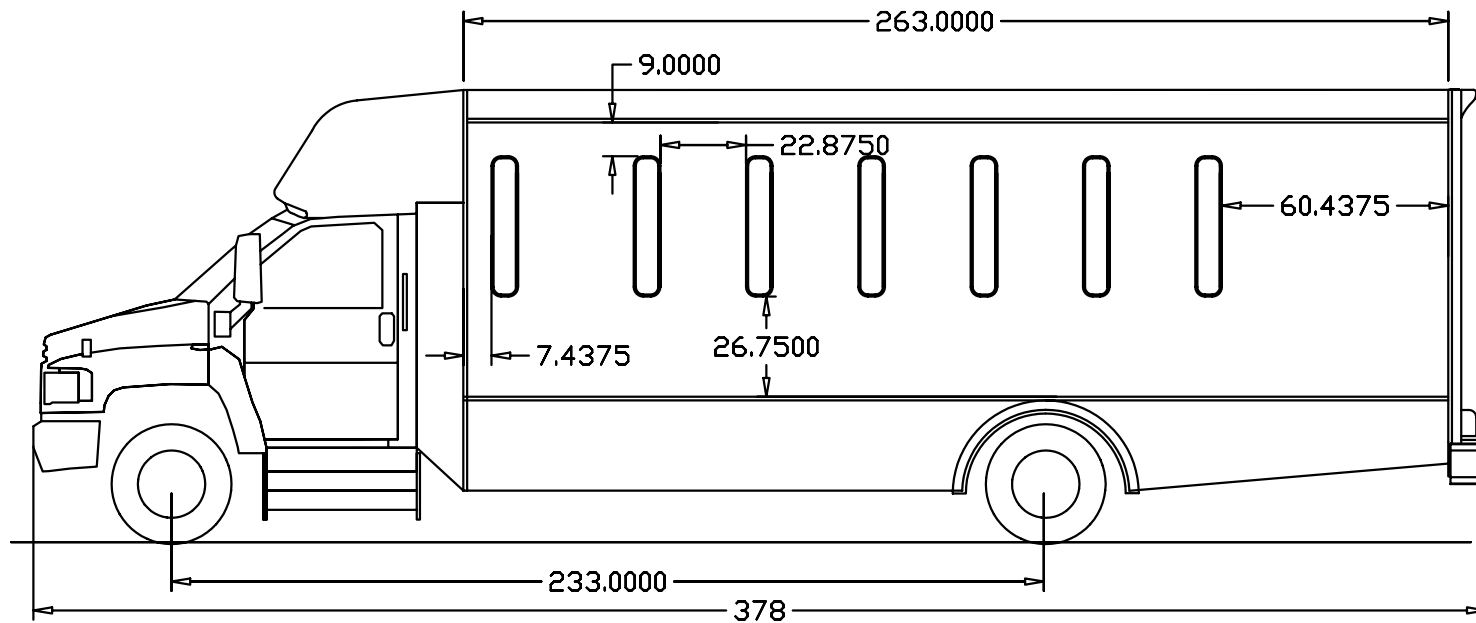

96" WIDE

GMT-5500
19,500 GVWR

233" W.B.
19,500 GVW
32'
□.A.L. = 384"

NOTE:
 1. DIM. ARE APPROX.

SCALE
 IN INCHES

NOTE:
 1. DIM. ARE APPROX.

NOTE:
1. DIM. ARE APPROX.

SCALE
IN INCHES