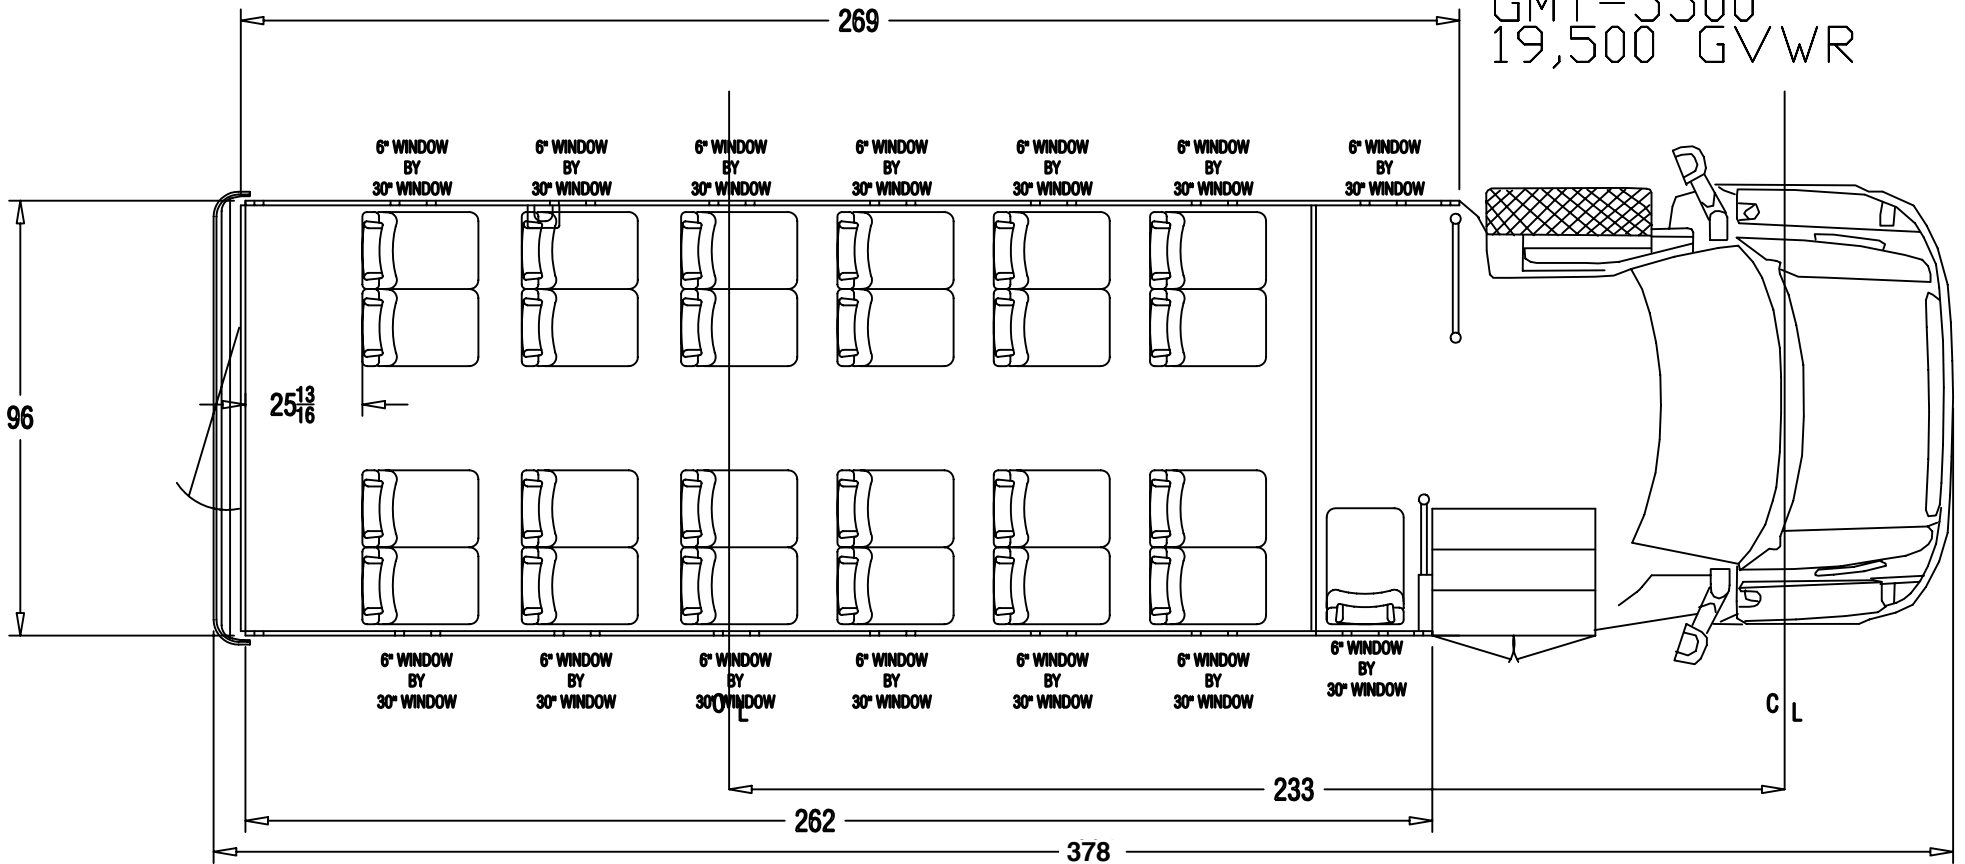

96" WIDE

GMT-5500
19,500 GVWR

233" W.B.
19,500 GVW
32'
□.A.L. = 384"

NOTE:
 1. DIM. ARE APPROX.

SCALE
 IN INCHES

NOTE:
 1. DIM. ARE APPROX.

NOTE:
1. DIM. ARE APPROX.

SCALE
IN INCHES