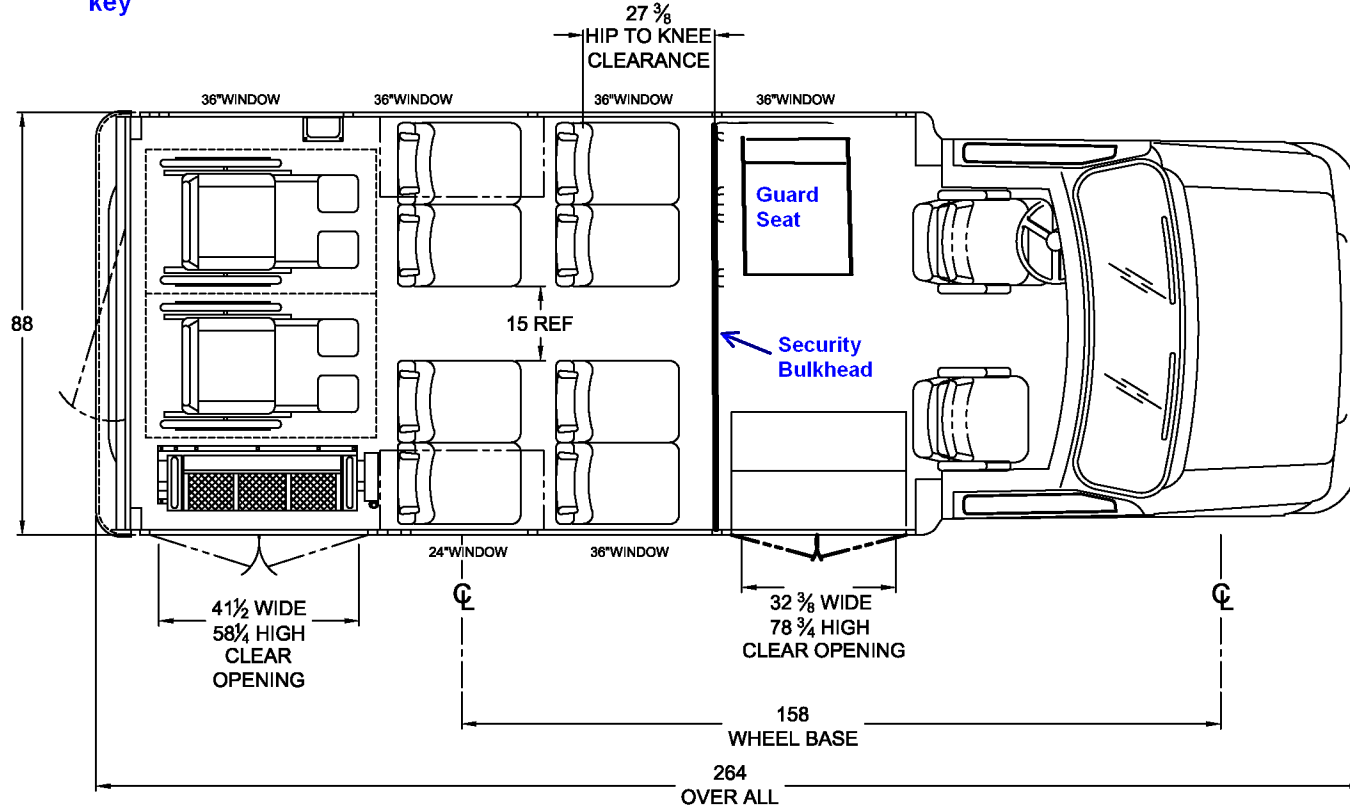

STARQUEST LP

All window openings in Prisoner compartment will be covered with expanded steel screen. All locks will be keyed to the same key

E-350 11,500 GVWR