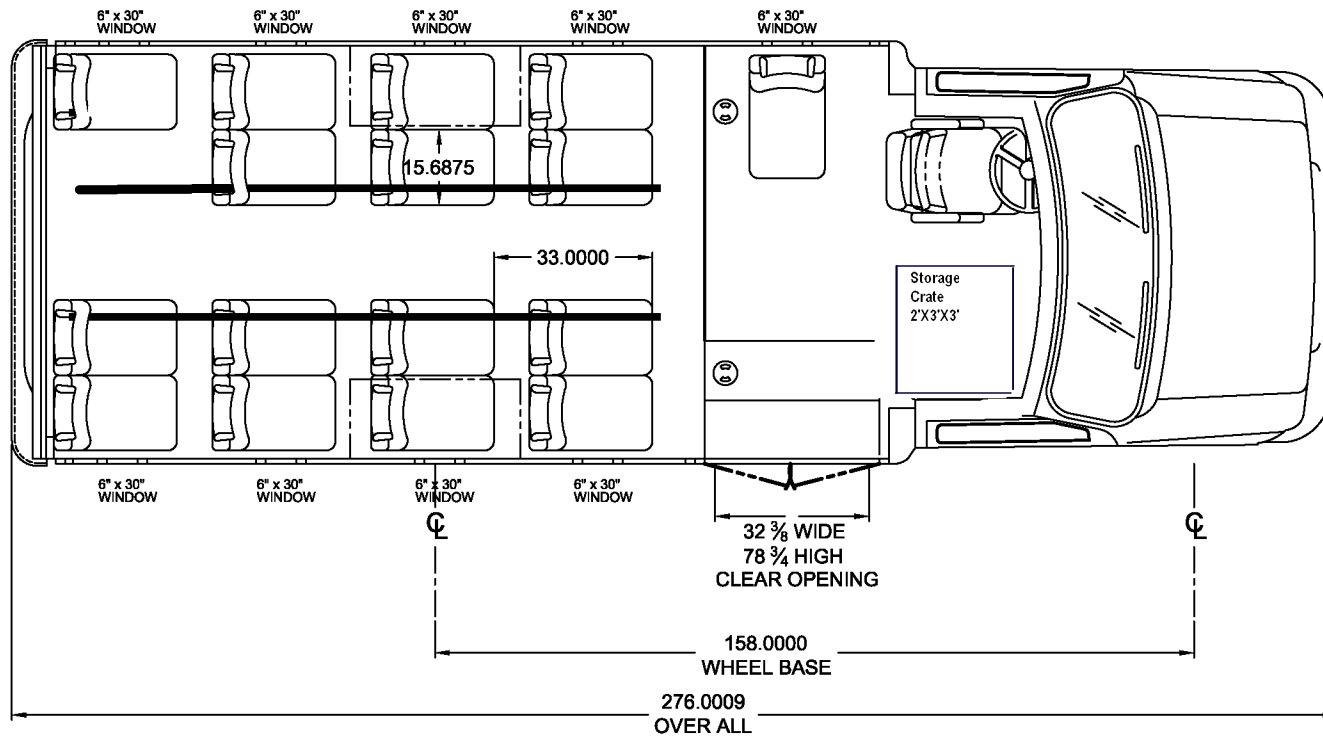

⊙ = Ø5" ACCESS PORT IN CEILING FOR LIGHT QTY 2

FREEDMAN CITISEAT  
PRISON COLLECTION

E-350 11,500 GVWR