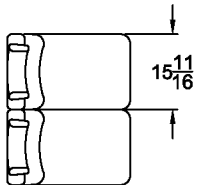

⊙ = Ø5" ACCESS PORT IN CEILING FOR LIGHT QTY 2

FREEDMAN CITISEAT  
PRISON COLLECTION

E-350 11,500 GVWR