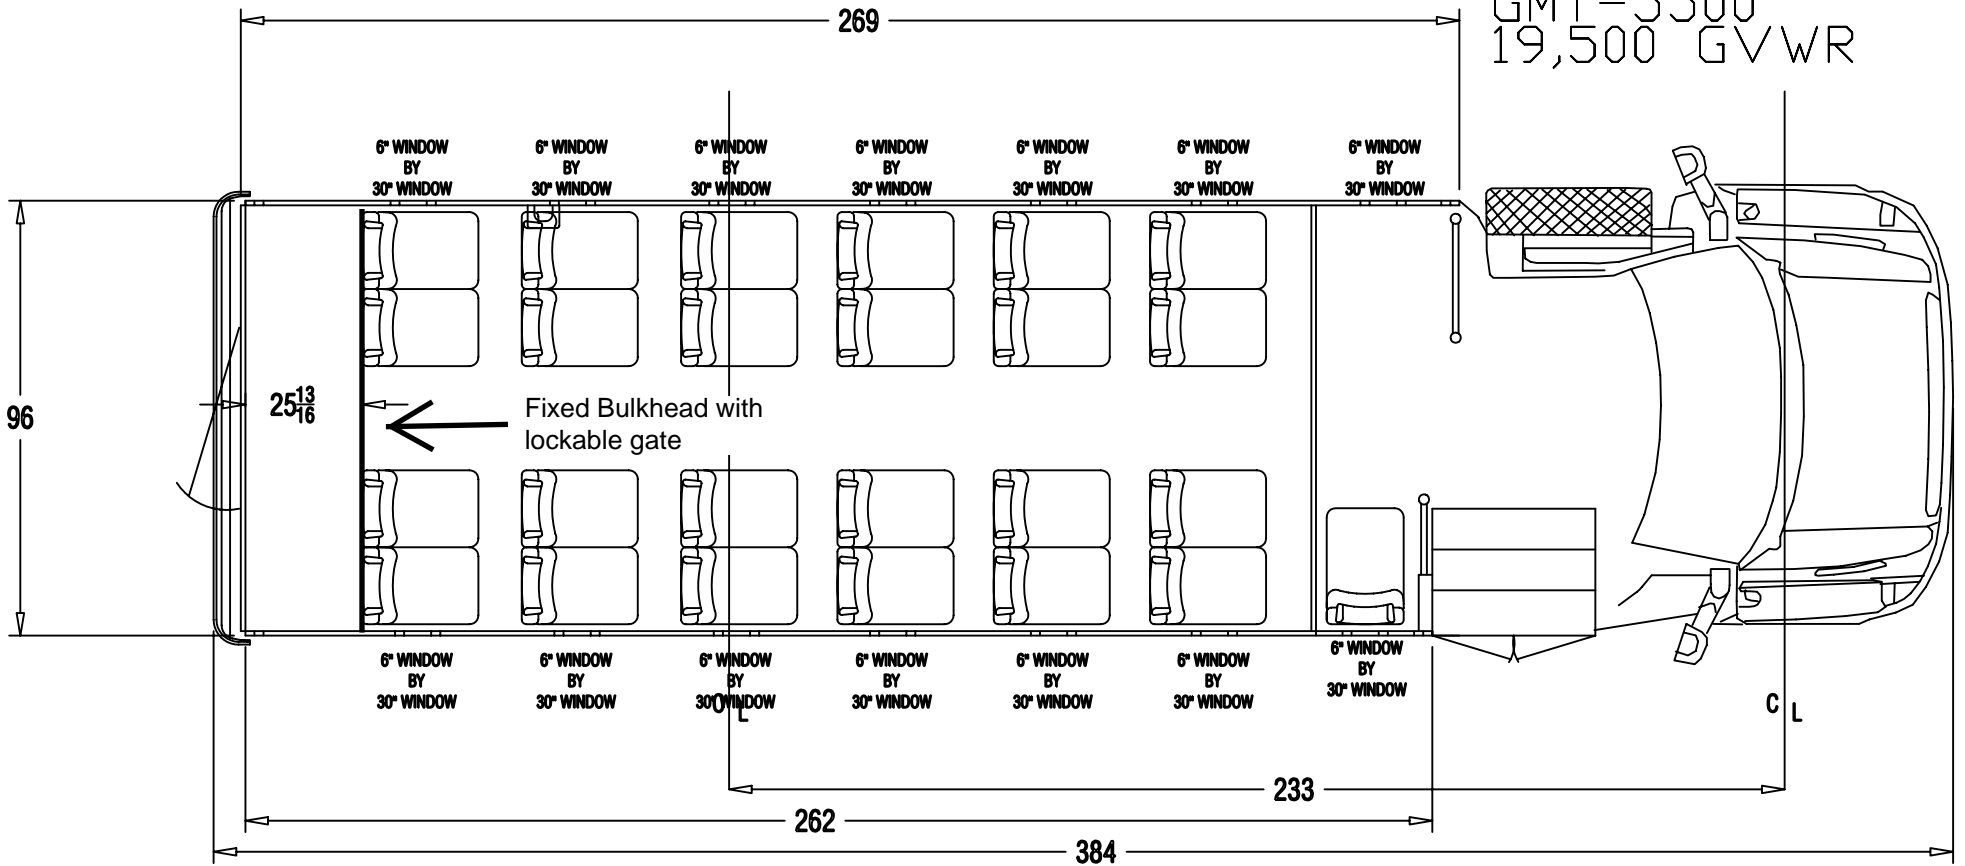

96" WIDE

GMT-5500  
19,500 GVWR

96

269

25 <sup>13</sup>/<sub>16</sub>

Fixed Bulkhead with  
lockable gate

6" WINDOW  
BY  
30" WINDOW

6" WINDOW  
BY  
30" WINDOW

6" WINDOW  
BY  
30" WINDOW

6" WINDOW  
BY  
30" WINDOW

6" WINDOW  
BY  
30" WINDOW

6" WINDOW  
BY  
30" WINDOW

6" WINDOW  
BY  
30" WINDOW

262

233

384

C L

233" W.B.  
19,500 GVW  
32'  
O.A.L. = 384"